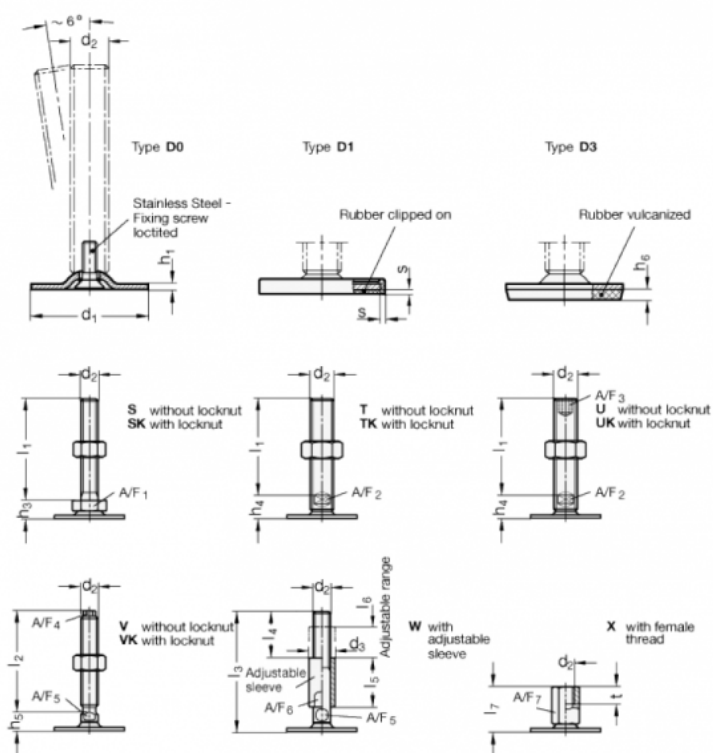

# Data Sheet

Article number: 204150M16200D0UK

Description: E+G levelling foot  
GN 41-50-M16-200-D0-UK

Note: UK With nut, Hexagon socket at the top, Wrench flat at the bottom

## Measures

A/F2 = 12

s =

A/F3 = 8

d1 = 50

d2 = M16

h1 = 2.5

h4 = 17

h6 =

l1 = 200